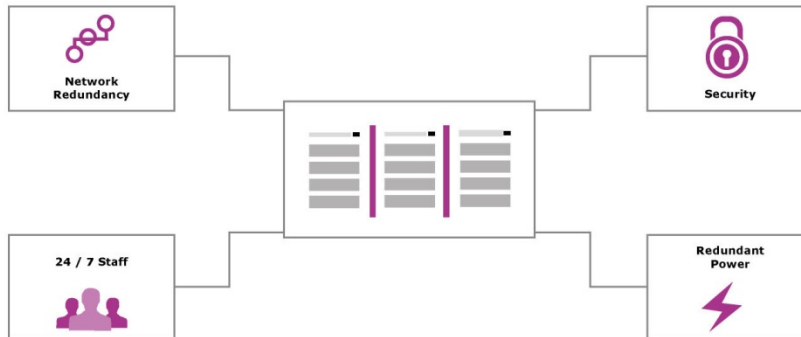

- → 24x7x365 fully backed up Network Operations Center (NOC)
- → Nationwide footprint for provisioning fast services
- → Multiple Service Flow capability i.e., the same link can support different applications
- → Unsurpassed reliability backed up by industry-leading Service Level Agreements (SLAs)

SuperColocation

SuperColocation is a high quality data center facility created for placing your business critical hardware in a professionally managed data center environment. Conveniently located near the business hub of Karachi, SuperColocation is situated in World Trade Center, Clifton, giving easy and secure access to your hardware.

SuperColocation Features

- 24x7x365 fully backed up power, air conditioning and security
- Availability of Supernet's hands-and-eyes support
- Multiple connectivity options - interconnects with all major networks
- Option of shared, dedicated and caged rack space
- Fully functional 24x7x365 BCP
- SuperColocation facilities feature raised floor, separate cable management trays for data and power, fire suppression systems, biometric access control system, and surveillance systems
- N + 1 UPS and Genset

Karachi
10th Floor, World Trade Center
Kh-e-Roomi, Clifton, Block 5
Tel: +92-21 3587 1864-7
Fax: +92-21 3587 1869

Lahore
3rd Floor, Block 2
Awami Complex
New Garden Town
Tel: +92-42 3583 1254
+92-42 3586 5637
Fax: +92-42 3586 6184

Islamabad
75 East, Blue Area
Fazal-e-Haq Road
Tel: +92-51 234 4131-2
Fax: +92-51 234 4134

sales@supernet.pk

www.supernet.pk